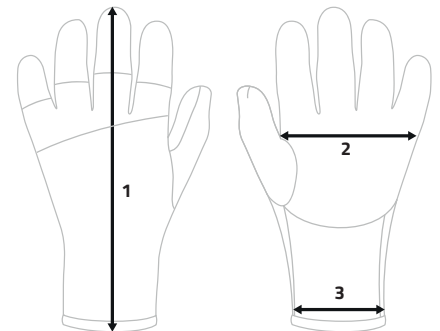

NEOPRENE BEANIES & HOODS - SIZE CHART

BEANIE THICKNESS DOES NOT EFFECT SIZING		
SIZE	BEANIE	HOOD
XS	53.5-55.5cm	N/A
S	55-57cm	55-57cm
M	56.5-58.5cm	56-58cm
L	58-60cm	57-59cm
XL	59.5-61.5cm	58-60cm

NEOPRENE GLOVES - SIZE CHART

LONG FINGER HS UTILITY						
MEASUREMENT	XS	S	M	L	XL	XXL
1 GLOVE LENGTH	23,81	24,61	25,41	26,21	27,01	27,81
2 PALM WIDTH	18,42	19,07	19,72	20,37	21,02	21,67
3 GLOVE OPENING	17,1	17,7	18,3	18,9	19,5	20,1

CURVED FINGER UTILITY						
MEASUREMENT	XS	S	M	L	XL	XXL
1 GLOVE LENGTH	28,1	28,9	29,7	30,5	31,3	32,1
2 PALM WIDTH	20,61	21,68	22,75	23,82	24,89	25,96
3 GLOVE OPENING	16,44	17,24	18,04	18,84	19,64	20,44

MODELS INCLUDE:

- Curved finger Mesh Mittens Closed Palm/Direct Grip
- Curved finger Mittens Open Palm Xtreme
- Polar 2-Layer Mittens Cold Water
- Hydrogen

SAFETY FLOATATION VEST - SIZE CHART

		CHEST SIZE		WEIGHT	
CHILDREN SIZE		CM	INCH	KG	LBS
ABY	4XS	51-58	20-23	UP TO 15	UP TO 33
CHILD	3XS	58-63	23-25	15-23	33-51
LARGE CHILD	2XS	63-69	25-27	23-30	51-66
		CHEST SIZE		WEIGHT	
ADULT SIZE		CM	INCH	KG	LBS
JUNIOR	XS	69-76	27-30	Over 30-40	Over 66-88
SMALL (S)	S	71-81	28-32	Over 40-50	Over 88-110
MEDIUM (M)	M	78-91	31-36	Over 50-60	Over 110-132
LARGE (L)	L	88-101	35-40	Over 60-70	Over 132-154
EXTRA LARGE (XL)	XL	101-114	40-45	Over 70	Over 154
EXTRA EXTRA LARGE (2XL)	2XL	114-127	45-50	Over 70	Over 154