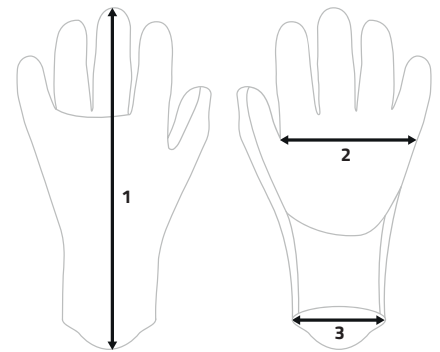

MODELS INCLUDE:

- Short finger HS Mesh   Elasto Sealed Skin   Lycra summer gloves
- Long finger HS Mesh   Elasto Sealed   H2O summer gloves
- Short finger HS Utility   Q-Glove X-Stretch   Summer glove Long finger
- Long finger HS Utility   Glove Sealed

CURVED FINGER UTILITY						
MEASUREMENT	XS	S	M	L	XL	XXL
1 GLOVE LENGTH	28,1	28,9	29,7	30,5	31,3	32,1
2 PALM WIDTH	20,61	21,68	22,75	23,82	24,89	25,96
3 GLOVE OPENING	16,44	17,24	18,04	18,84	19,64	20,44

MODELS INCLUDE:

- Curved finger Mesh   Mittens Closed Palm/Direct Grip
- Curved finger   Mittens Open Palm Xtreme
- Polar 2-Layer   Mittens Cold Water
- Hydrogen